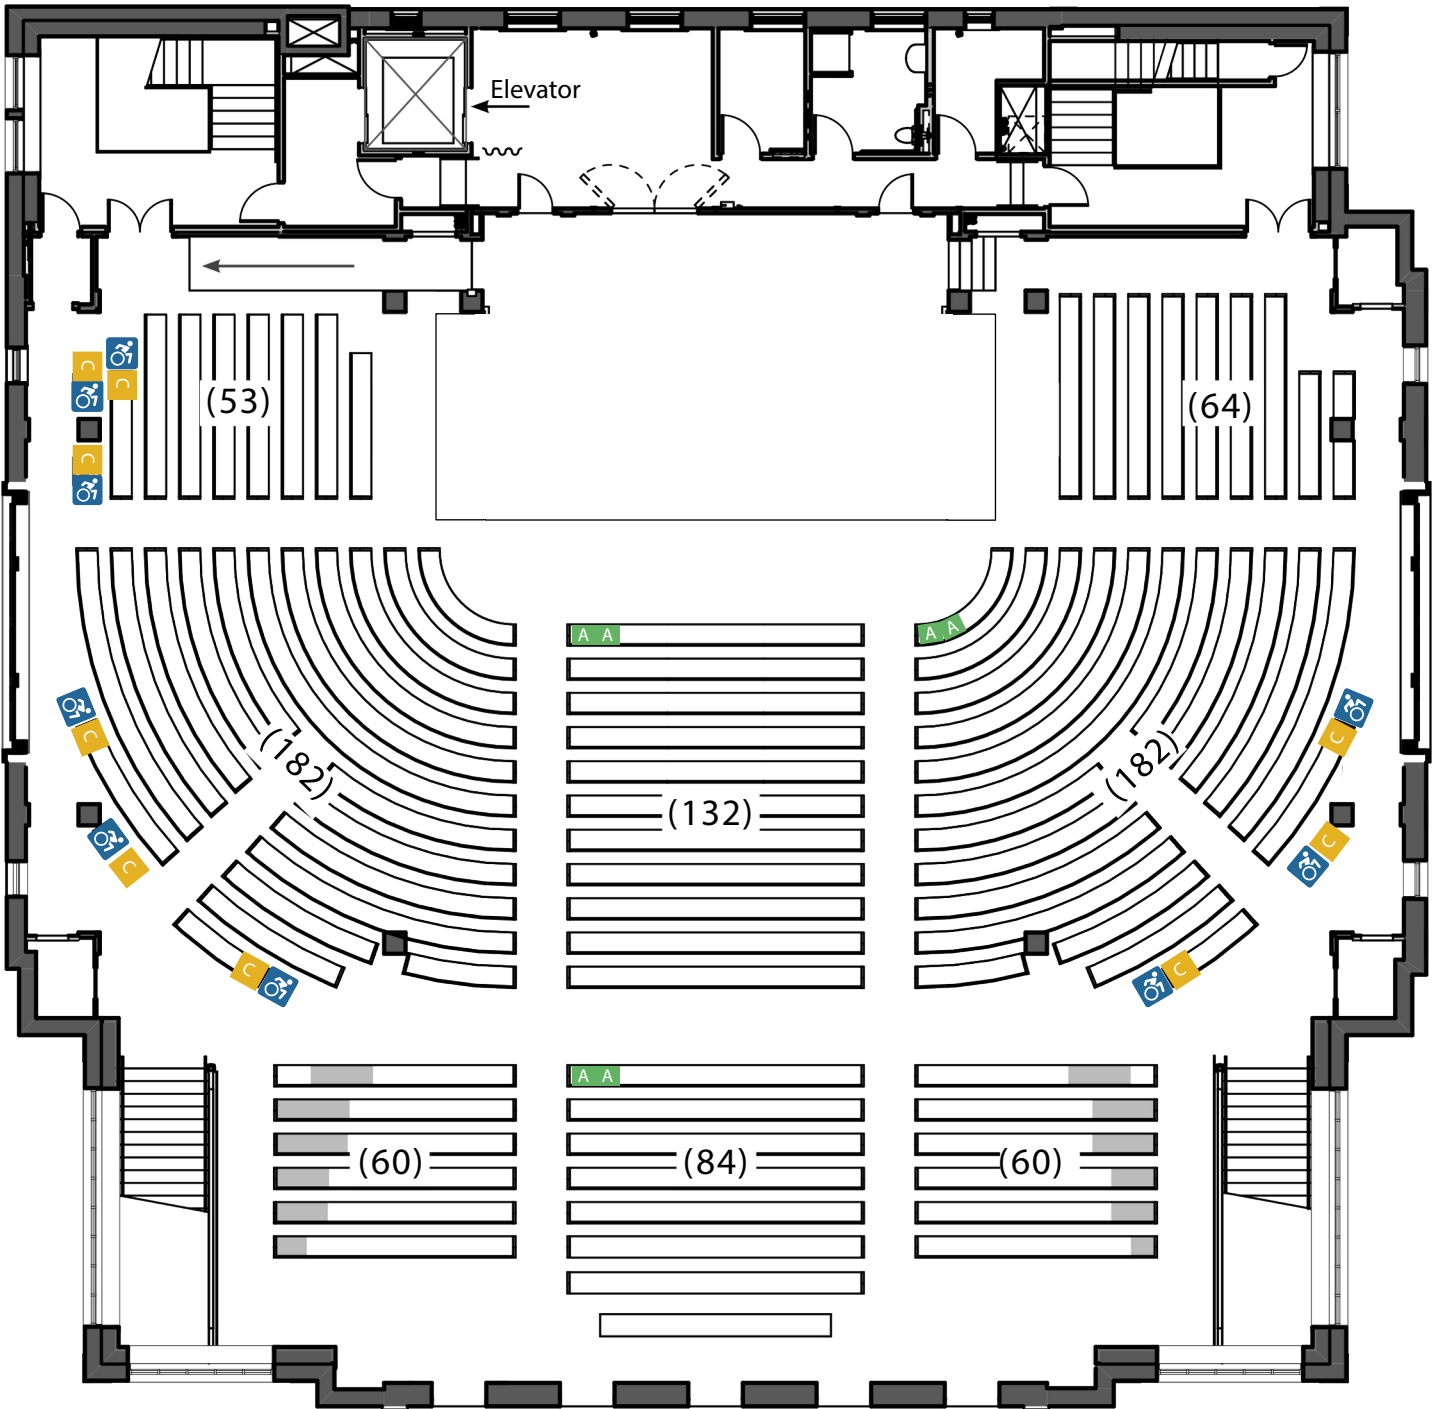

- Accessible Seating
- Companion Seating
- Wheelchair Seating