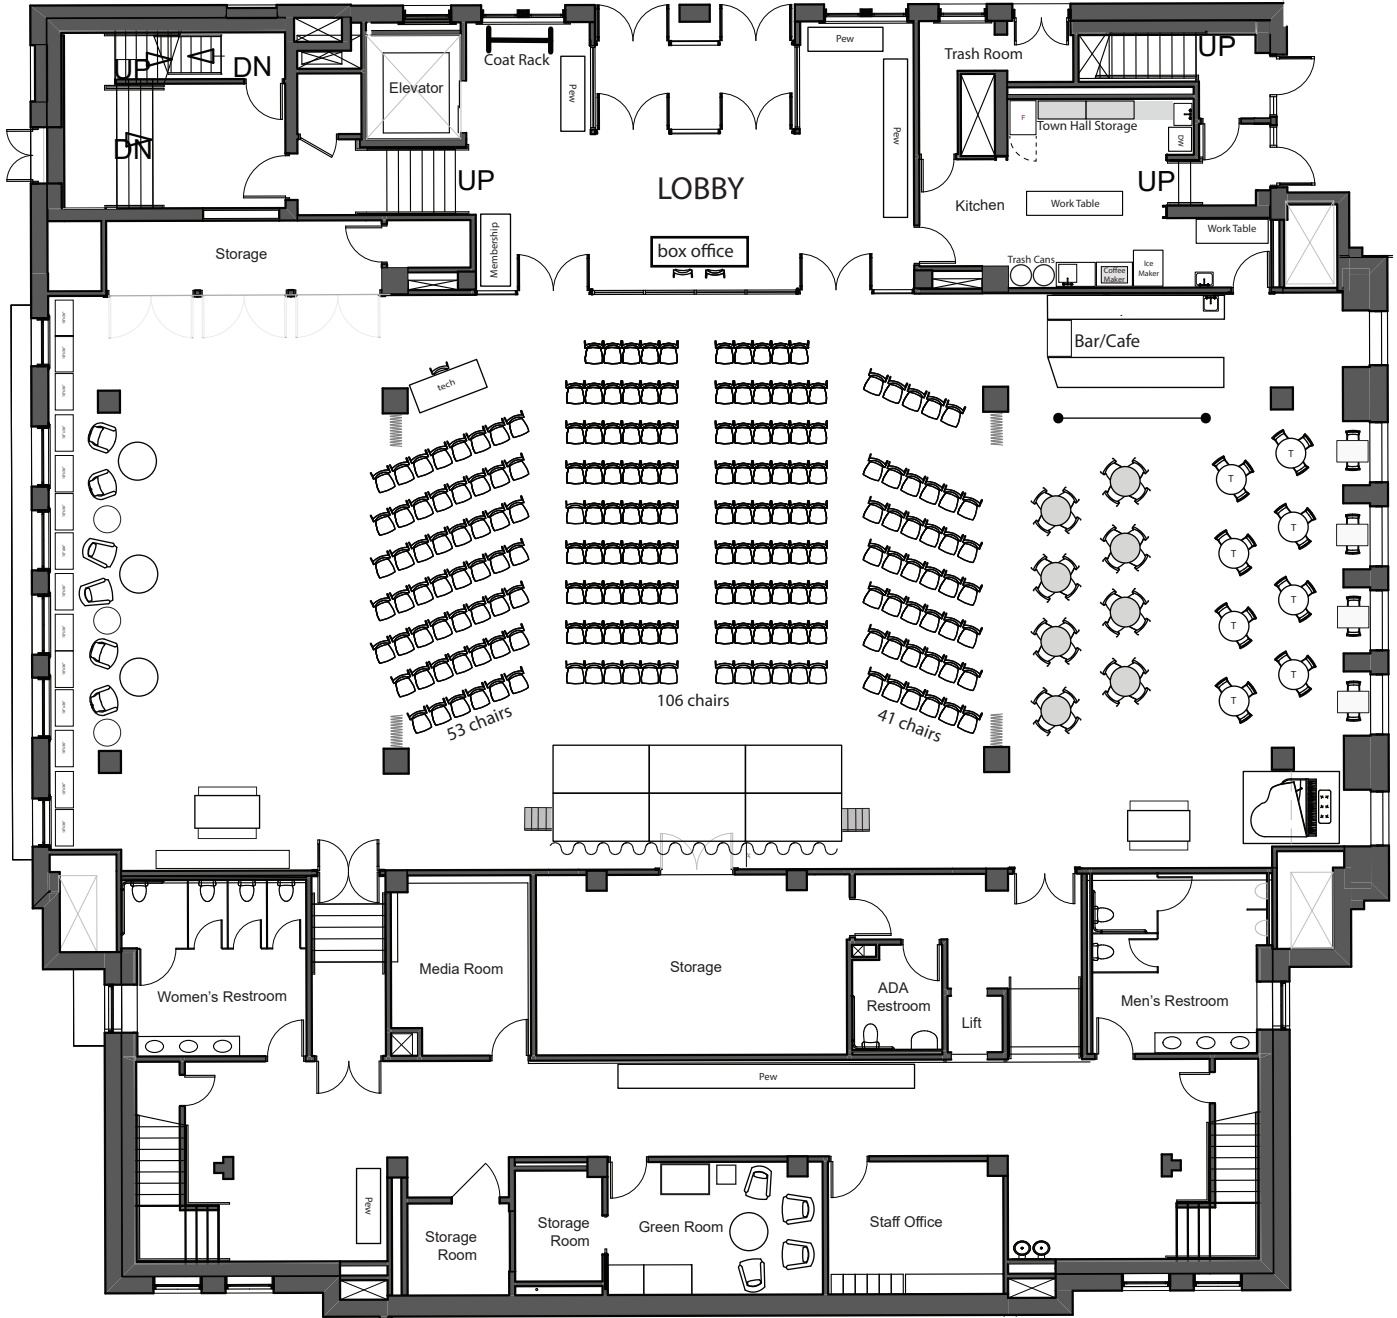

#### Room Specs

Room Size: 5,225 sq ft

Room Dimensions: 47ft 7in x 110ft

Room Capacity:

Theatre Style - 300

Stage Dimensions: 24ft wide x 12ft deep

Stage w/Extensions: 24ft wide x 16ft deep

Deck Height: 18in

#### Additional Spaces

Green Room: Seating, mirror, wardrobe, mini-fridge

Catering kitchen, cafe & bar

# FLOOR 1 - FORUM

## Ground Plan - Theater Style

West Entrance

Forum  
Scale: 1/16" = 1'

- = Tall Bistro Table
- = Low Cafe Table

CLIENT:	EVENT NAME:	EVENT DATE:	NOTES: 200 CHAIRS
---------	-------------	-------------	-------------------